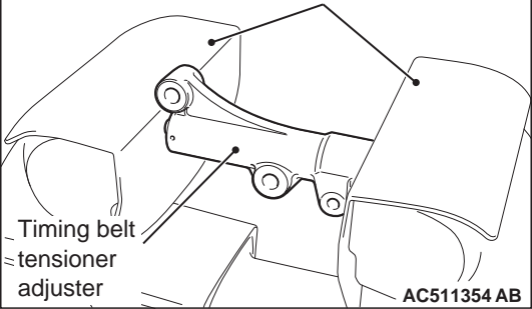

Dolly blocks

Timing belt
tensioner
adjuster

AC511354 AB