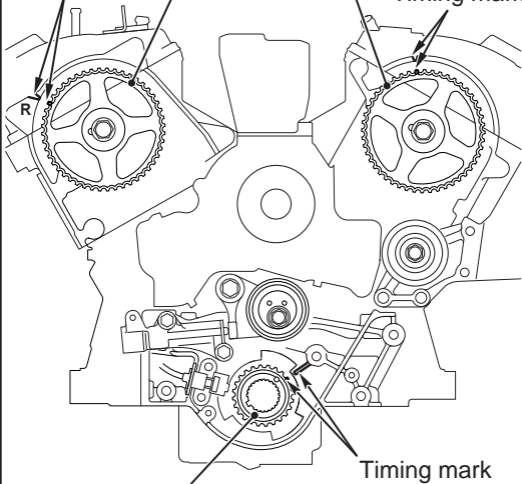

Camshaft  
sprocket  
(right bank)

Camshaft  
sprocket  
(left bank)

Timing mark

Timing mark

Crankshaft  
camshaft drive  
sprocket

Timing mark

AC511356AB