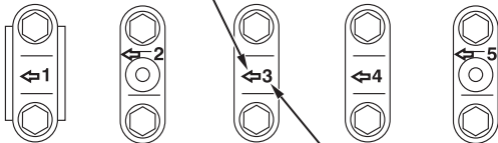

Front mark

Camshaft cap number

← Engine front

AC609790AB