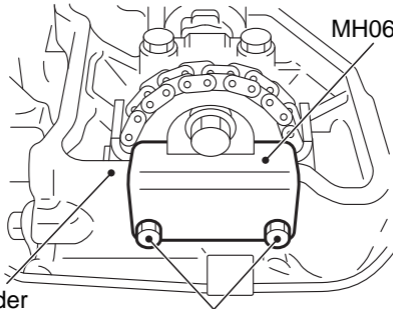

MH063502

Cylinder
head

Bolt (M6 x 15mm)

AC610855AB