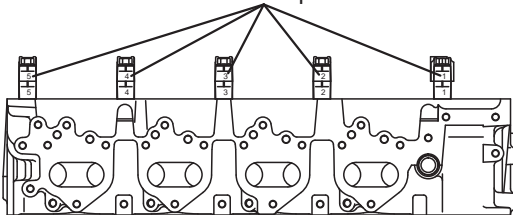

Timing chain side 

Camshaft cap No.

AK501279AB