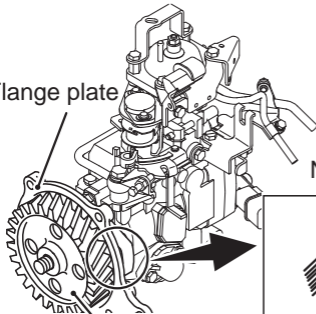

Flange plate

Injection pump gear

Notch

AK601578AB