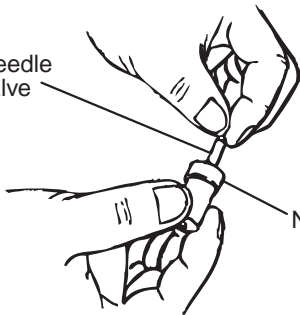

Needle  
valve

Nozzle tip

AK601592AB