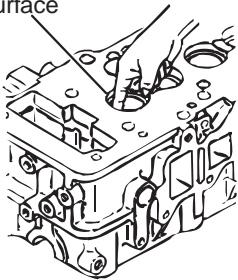

Valve seating  
surface

Valve  
lapper

AK601661 AB