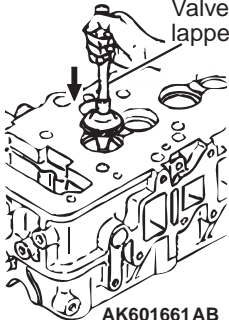

Valve seating  
surface

Valve  
lapper

AK601661 AB