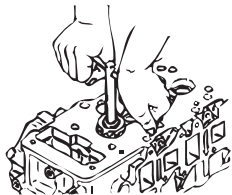

Valve sinkage

Valve seat angle

Valve seat width

AK601669AB