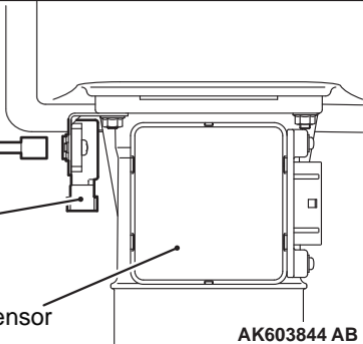

MD998299

Mixture
adjusting
screw

Air flow sensor

AK603844 AB