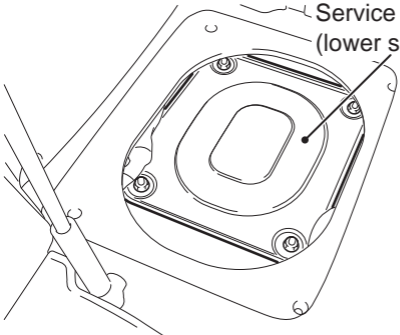

Service hole cover
(lower side)

AC602052 AB