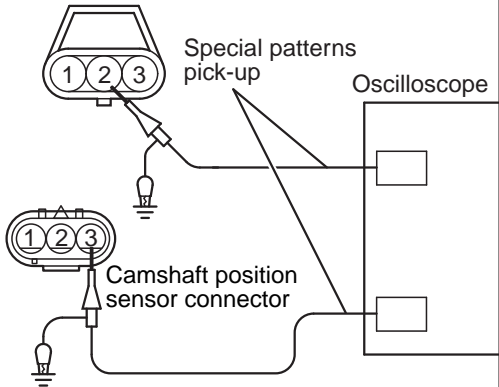

# Crank angle sensor connector

AK501708AB