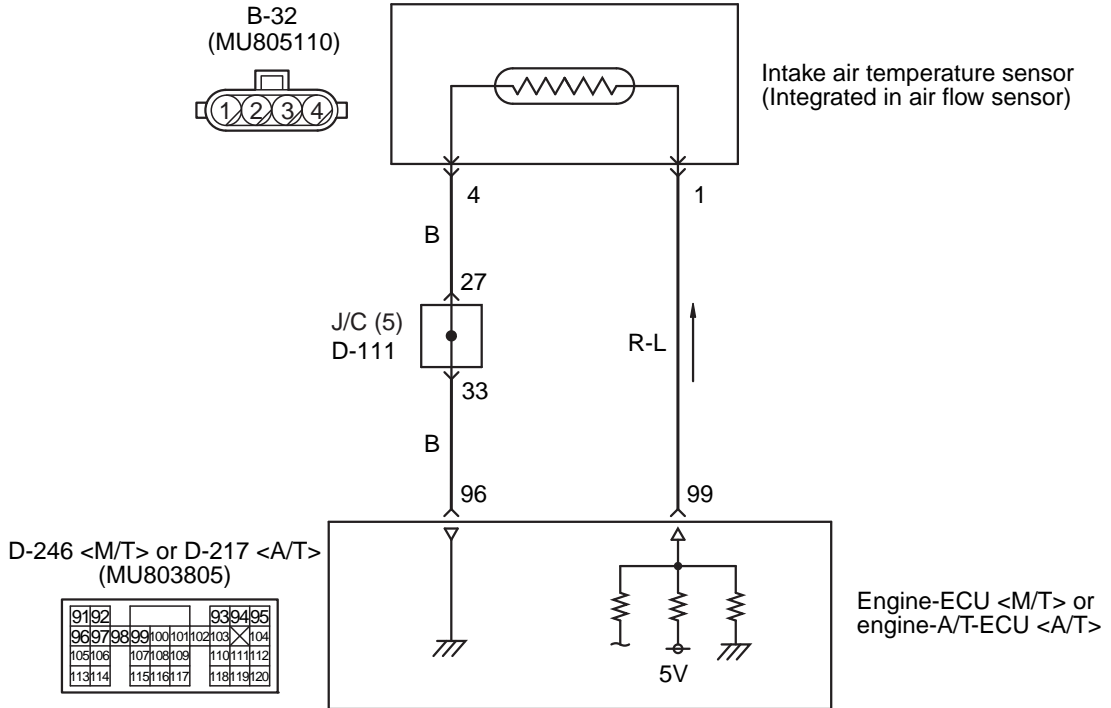

Intake air temperature sensor circuit

Wire colour code

B: Black LG: Light green G: Green L: Blue W: White Y: Yellow SB: Sky blue BR: Brown O: Orange GR: Gray
 R: Red P: Pink V: Violet PU: Purple SI: Silver