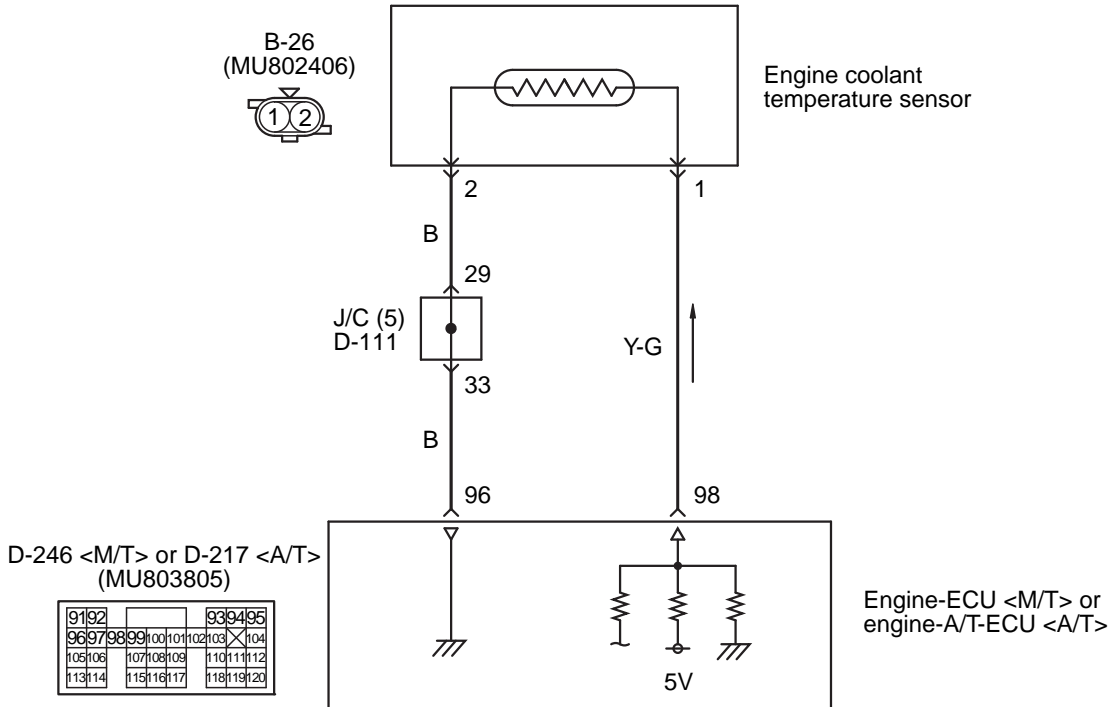

Engine coolant temperature sensor circuit

Wire colour code

B: Black LG: Light green G: Green L: Blue W: White Y: Yellow SB: Sky blue BR: Brown O: Orange GR: Gray
 R: Red P: Pink V: Violet PU: Purple SI: Silver