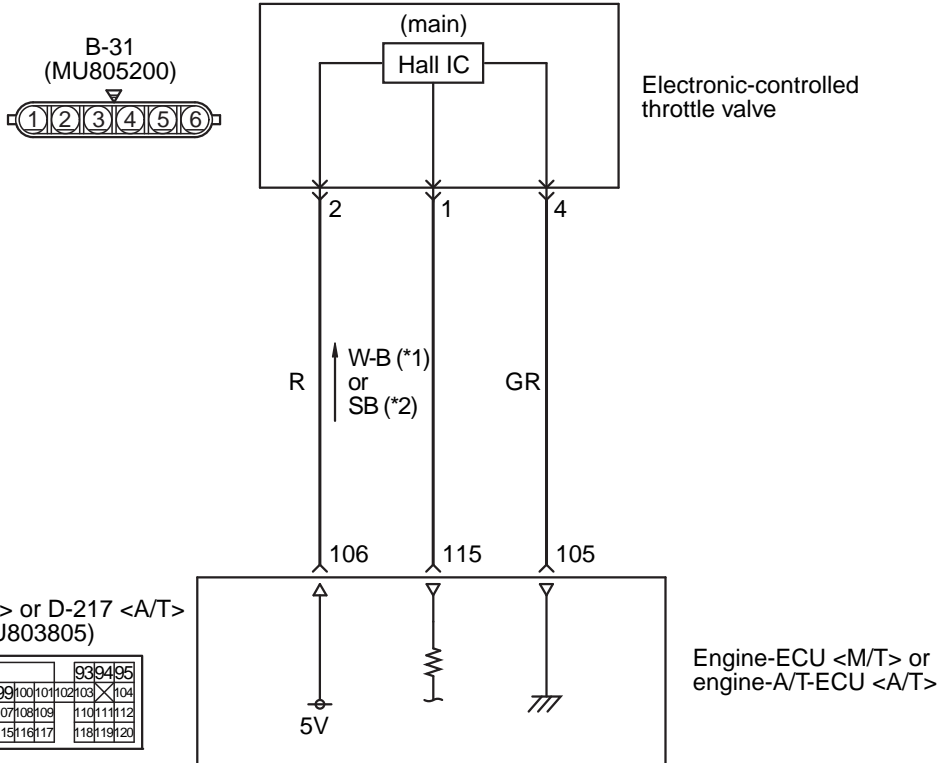

Throttle position sensor (main) circuit

NOTE

*1: L.H. drive vehicles

*2: R.H. drive vehicles

Wire colour code

B: Black LG: Light green G: Green L: Blue W: White Y: Yellow SB: Sky blue BR: Brown O: Orange GR: Gray