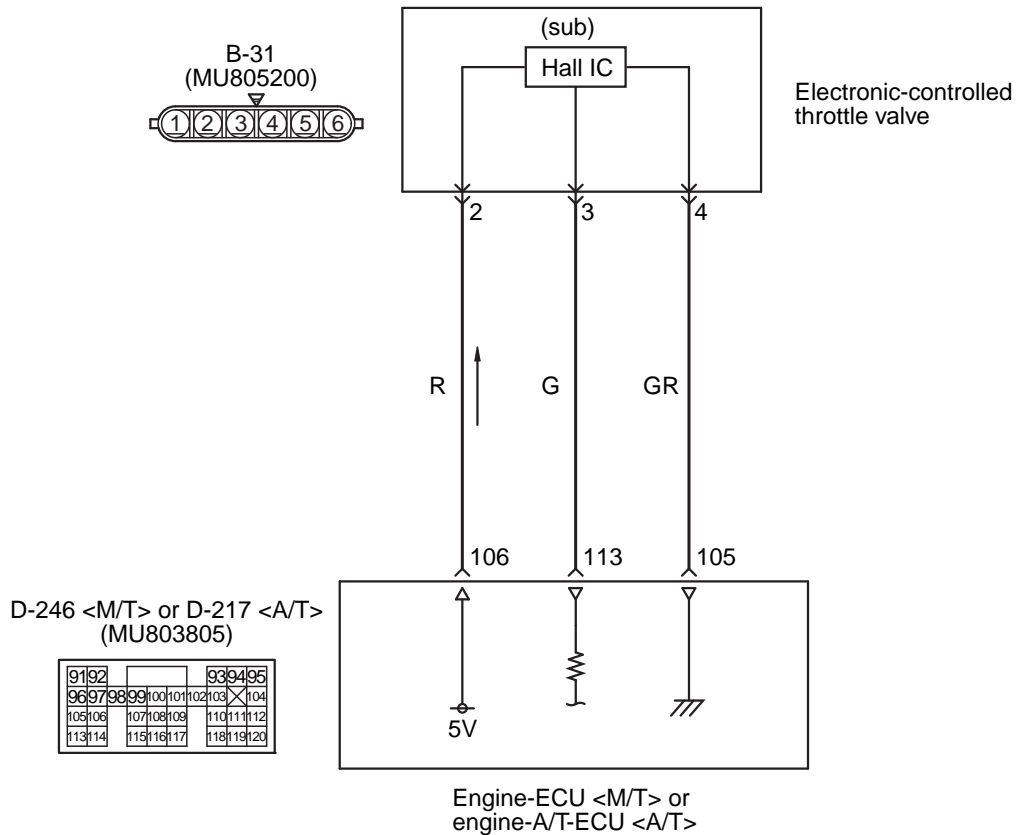

Throttle position sensor (sub) circuit

Wire colour code

B: Black LG: Light green G: Green L: Blue W: White Y: Yellow SB: Sky blue BR: Brown O: Orange GR: Gray
R: Red P: Pink V: Violet PU: Purple SI: Silver