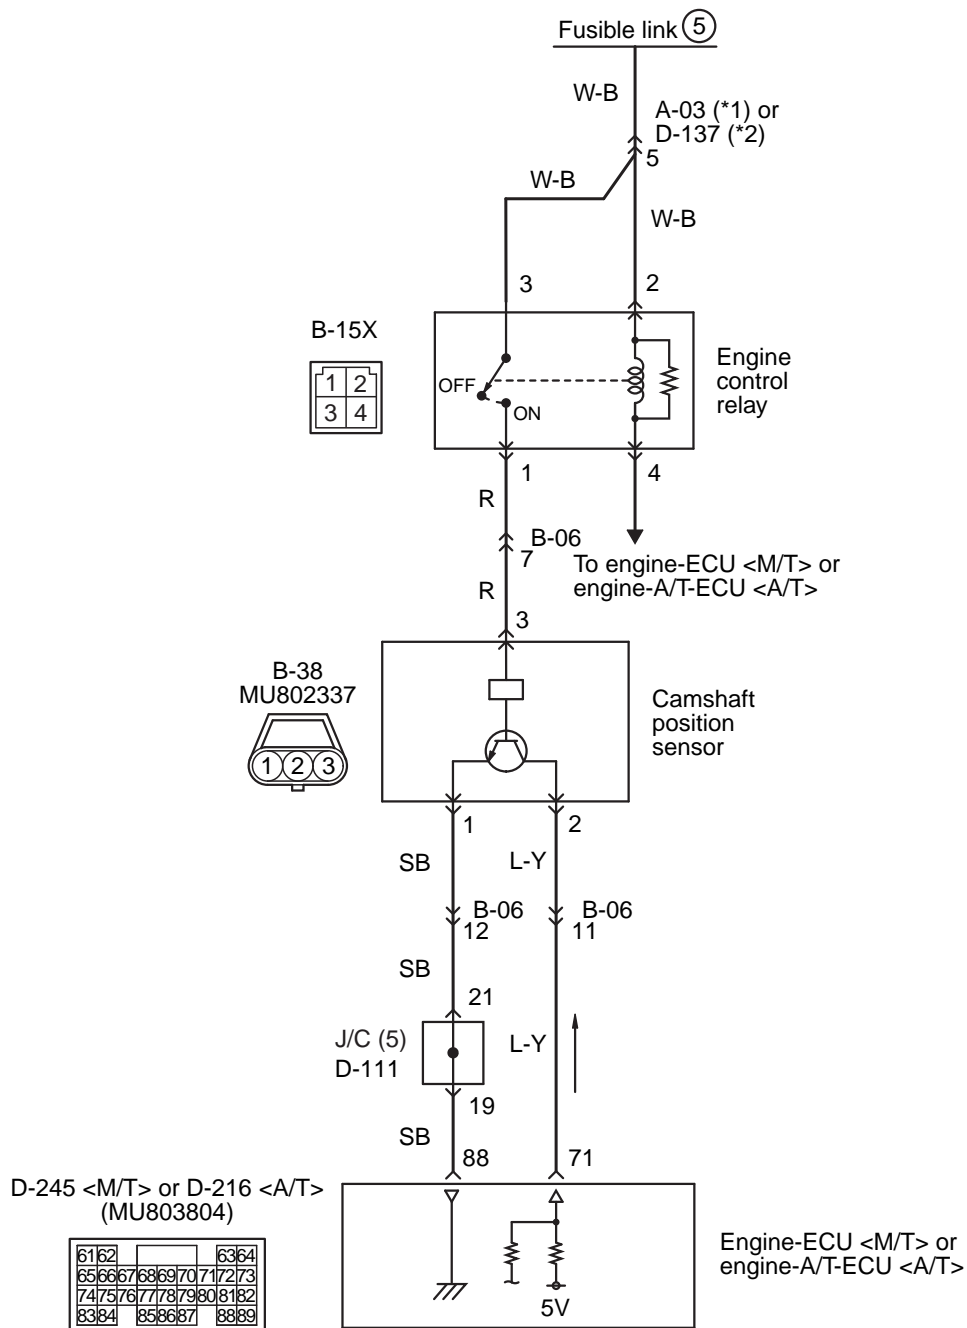

Camshaft position sensor circuit

NOTE

- *1: L.H. drive vehicles
- *2: R.H. drive vehicles

Wire colour code

B: Black LG: Light green G: Green L: Blue W: White Y: Yellow SB: Sky blue BR: Brown O: Orange GR: Gray
R: Red P: Pink V: Violet PU: Purple SI: Silver