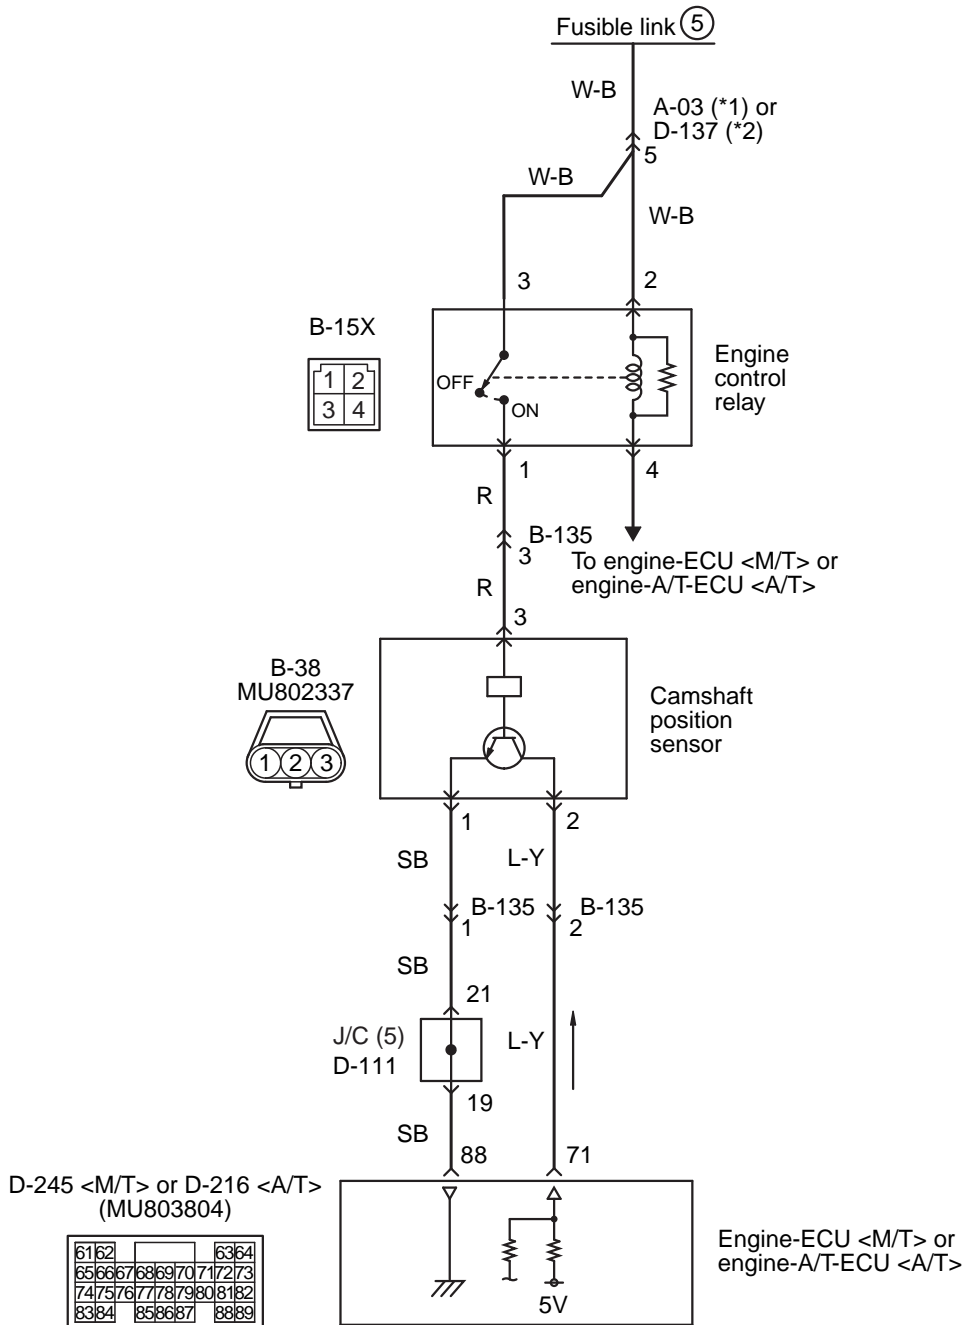

Camshaft position sensor circuit

NOTE

- *1: L.H. drive vehicles
- *2: R.H. drive vehicles

Wire colour code

B: Black LG: Light green G: Green L: Blue W: White Y: Yellow SB: Sky blue BR: Brown O: Orange GR: Gray
R: Red P: Pink V: Violet PU: Purple SI: Silver