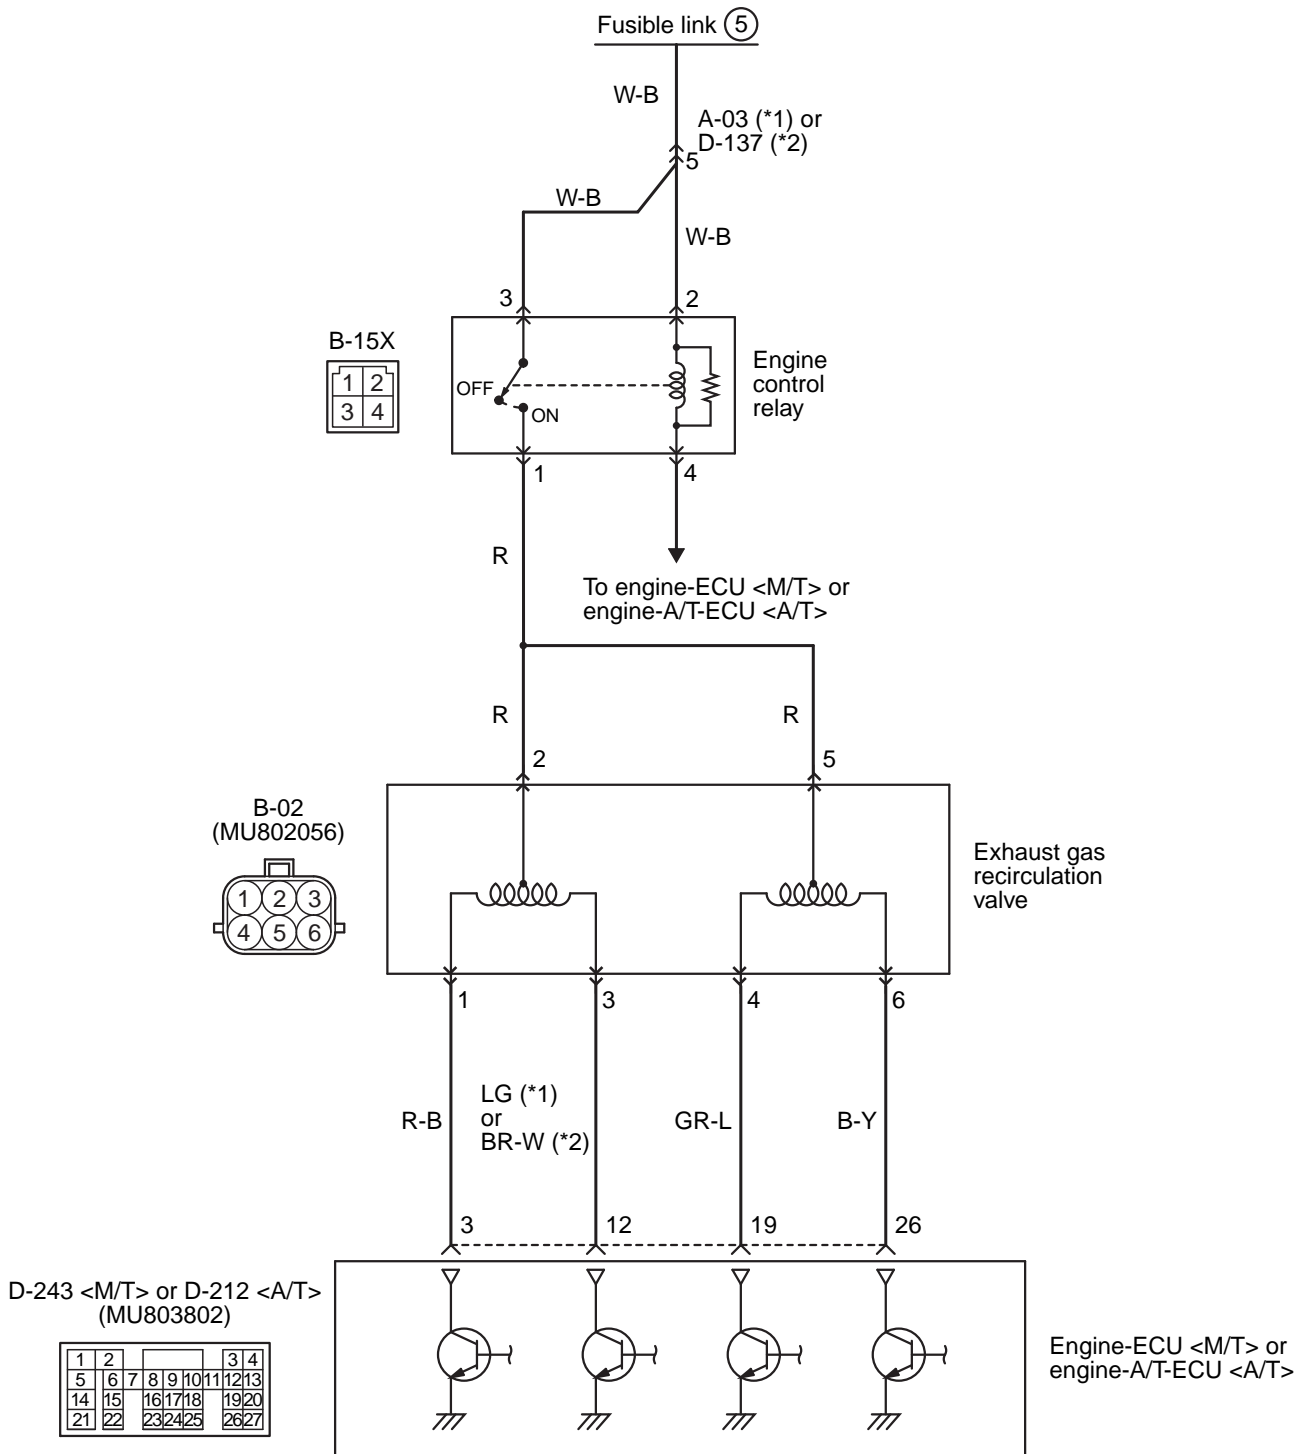

Exhaust gas recirculation valve circuit

NOTE

*1: L.H. drive vehicles

*2: R.H. drive vehicles

Wire colour code

B: Black LG: Light green G: Green L: Blue W: White Y: Yellow SB: Sky blue BR: Brown O: Orange GR: Gray
 R: Red P: Pink V: Violet PU: Purple SI: Silver