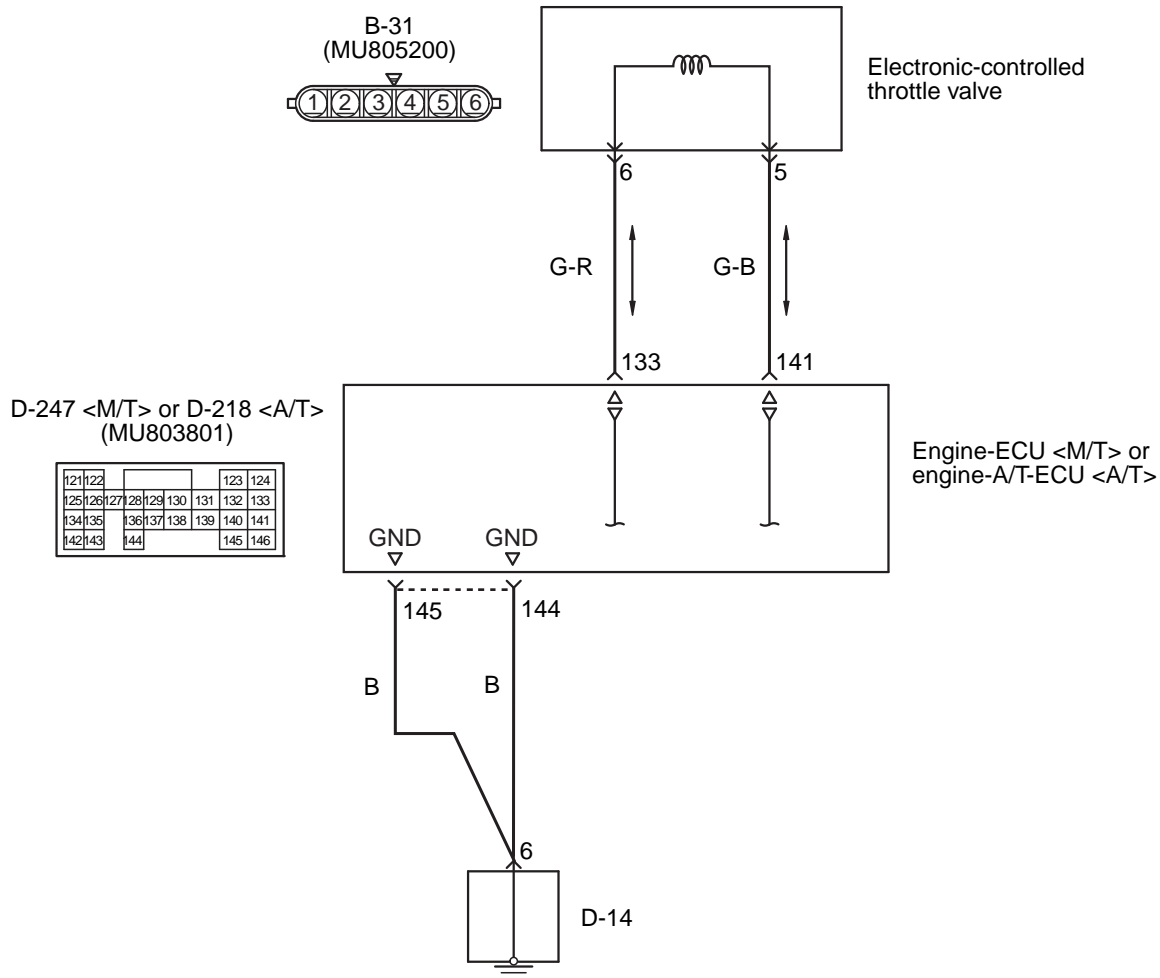

Throttle valve control servo circuit

Wire colour code

B: Black LG: Light green G: Green L: Blue W: White Y: Yellow SB: Sky blue BR: Brown O: Orange GR: Gray
 R: Red P: Pink V: Violet PU: Purple SI: Silver