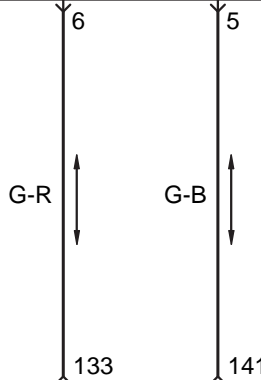

Throttle valve control servo circuit

Electronic-controlled
throttle valve

D-247 <M/T> or D-218 <A/T>
(MU803801)

| | | | | | | |
|-----|-----|-----|-----|-----|-----|-----|
| 121 | 122 | | | | 123 | 124 |
| 125 | 126 | 127 | 128 | 129 | 130 | 131 |
| 132 | 133 | 134 | 135 | 136 | 137 | 138 |
| 139 | 140 | 141 | 142 | 143 | 144 | 145 |
| | | | | | 146 | |

Engine-ECU <M/T> or
engine-A/T-ECU <A/T>

Wire colour code

B: Black LG: Light green G: Green L: Blue W: White Y: Yellow SB: Sky blue BR: Brown O: Orange GR: Gray
R: Red P: Pink V: Violet PU: Purple SI: Silver