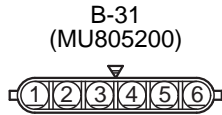

Throttle valve control servo circuit

Electronic-controlled
throttle valve

D-247 <M/T> or D-218 <A/T>
(MU803801)

| | | | | | | |
|-----|-----|-----|-----|-----|-----|-----|
| 121 | 122 | | | | 123 | 124 |
| 125 | 126 | 127 | 128 | 129 | 130 | 131 |
| 132 | 133 | 134 | 135 | 136 | 137 | 138 |
| 139 | 140 | 141 | 142 | 143 | 144 | 145 |
| | | | | | 146 | |

Engine-ECU <M/T> or
engine-A/T-ECU <A/T>

Wire colour code

B: Black LG: Light green G: Green L: Blue W: White Y: Yellow SB: Sky blue BR: Brown O: Orange GR: Gray
R: Red P: Pink V: Violet PU: Purple SI: Silver