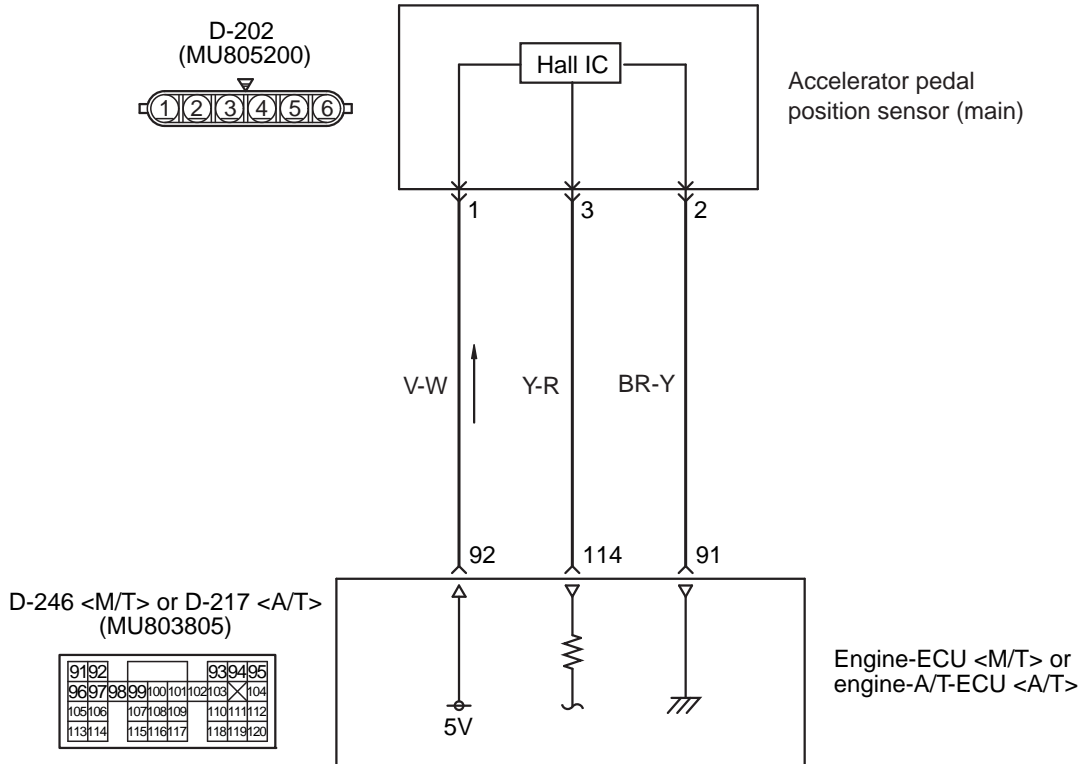

## Accelerator pedal position sensor (main) circuit

Wire colour code

B: Black LG: Light green G: Green L: Blue W: White Y: Yellow SB: Sky blue BR: Brown O: Orange GR: Gray  
R: Red P: Pink V: Violet PU: Purple SI: Silver