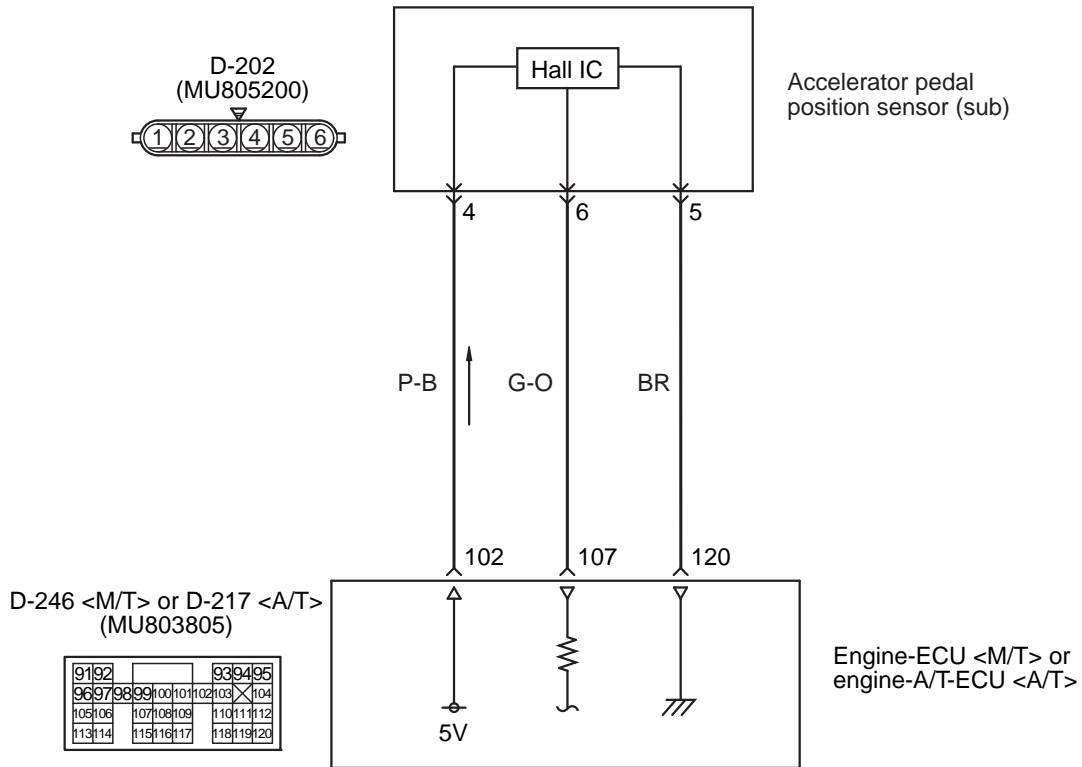

Accelerator pedal position sensor (sub) circuit

Wire colour code

B: Black LG: Light green G: Green L: Blue W: White Y: Yellow SB: Sky blue BR: Brown O: Orange GR: Gray
 R: Red P: Pink V: Violet PU: Purple SI: Silver