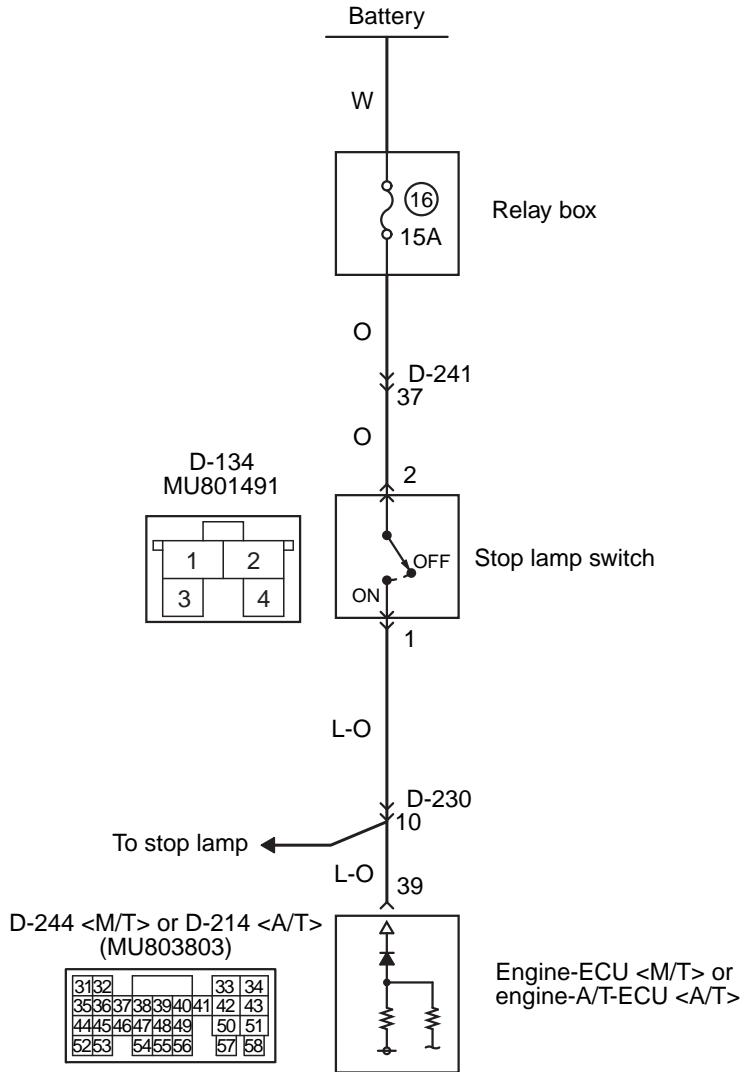

Stop lamp switch circuit

Wire colour code

B: Black LG: Light green G: Green L: Blue W: White Y: Yellow SB: Sky blue BR: Brown O: Orange GR: Gray
R: Red P: Pink V: Violet PU: Purple SI: Silver