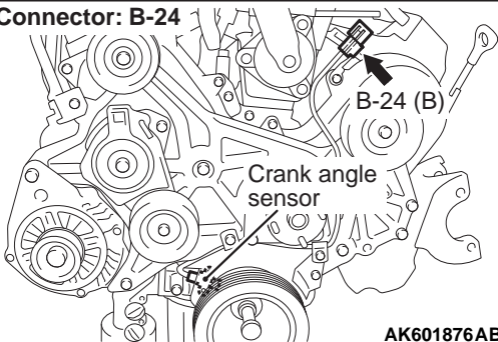

**Connector: B-24**

**Crank angle  
sensor**

**B-24 (B)**

**AK601876AB**