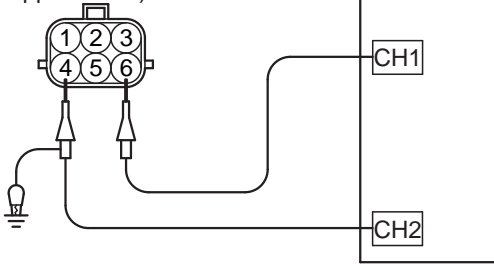

Exhaust gas recirculation valve  
(stepper motor) connector

Oscilloscope

AK601917 AB