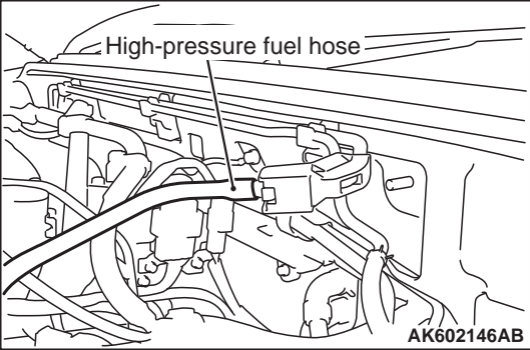

High-pressure fuel hose

AK602146AB