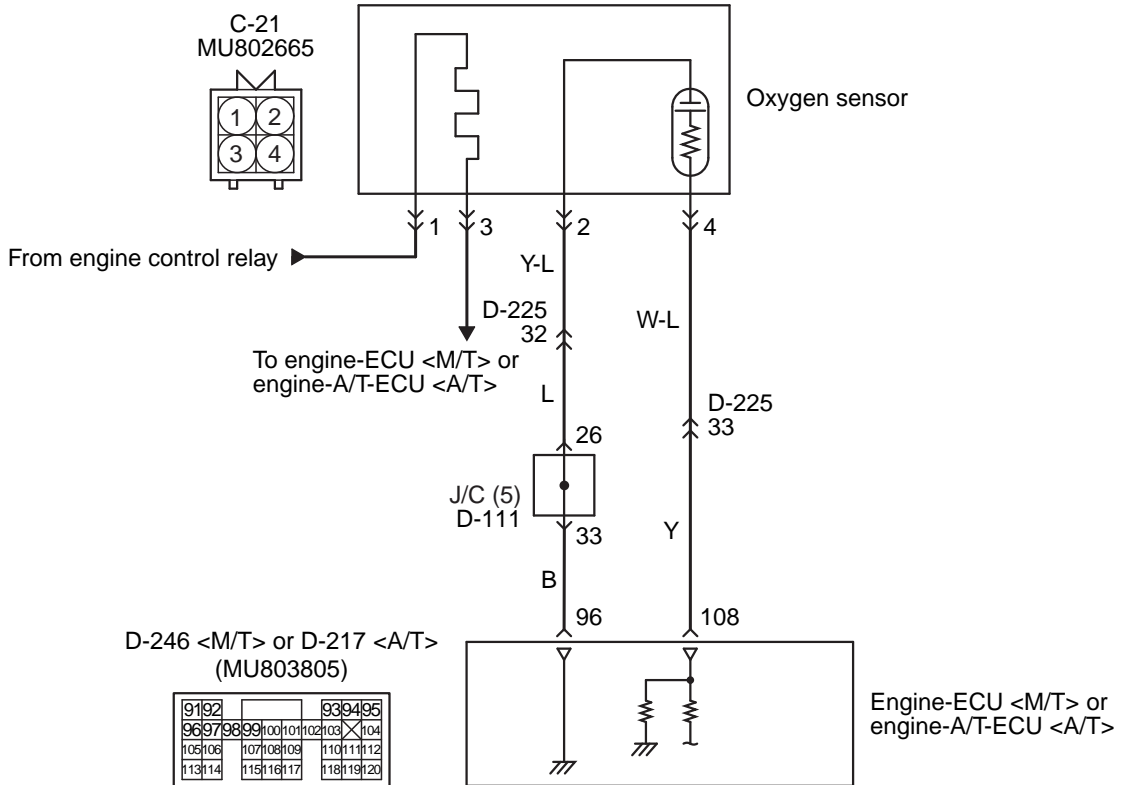

Oxygen sensor circuit

Wire colour code

B: Black LG: Light green G: Green L: Blue W: White Y: Yellow SB: Sky blue BR: Brown O: Orange GR: Gray
 R: Red P: Pink V: Violet PU: Purple SI: Silver