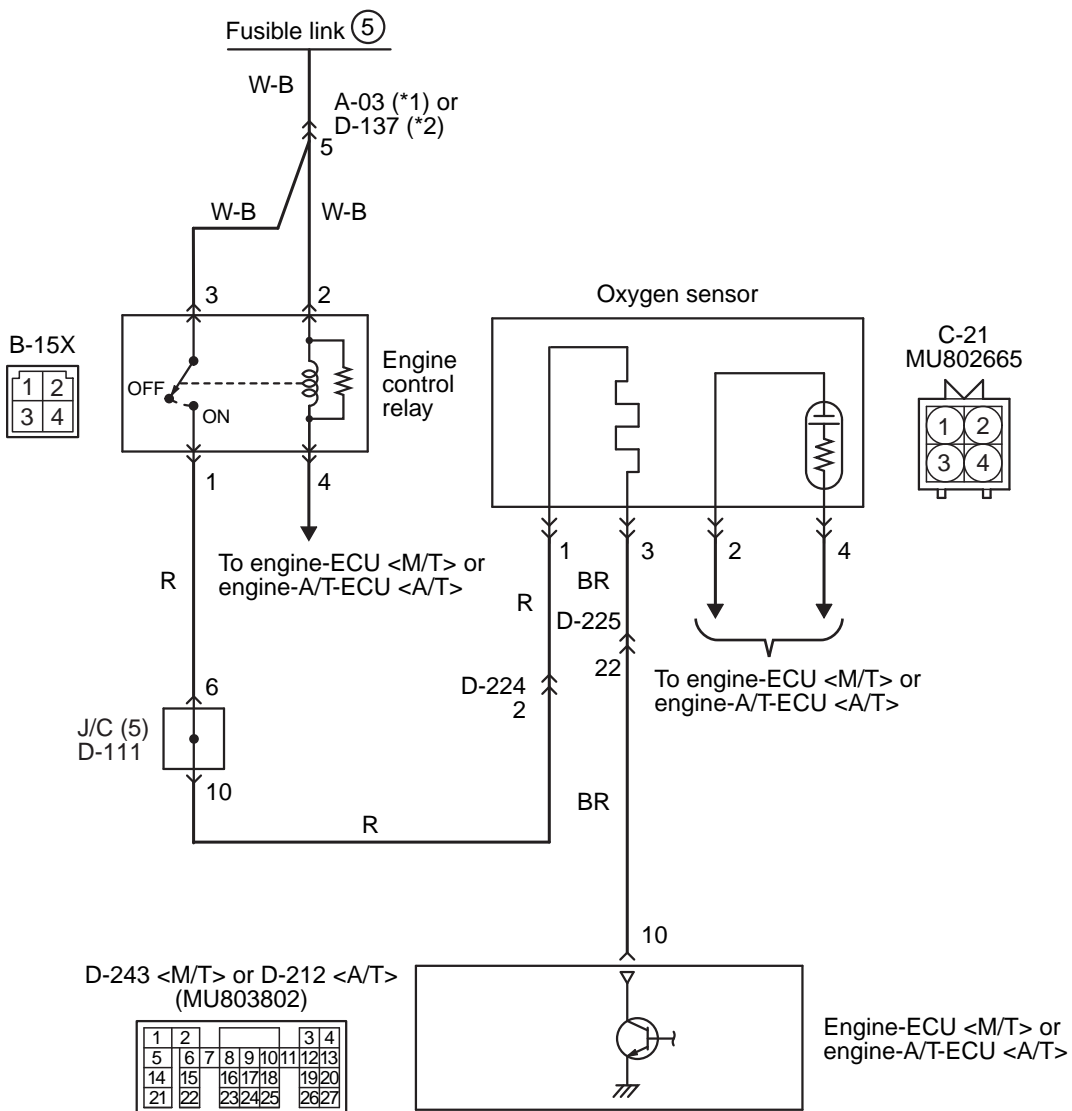

# Oxygen sensor heater circuit

## NOTE

\*1: L.H. drive vehicles

\*2: R.H. drive vehicles

## Wire colour code

B: Black LG: Light green G: Green L: Blue W: White Y: Yellow SB: Sky blue BR: Brown O: Orange GR: Gray  
R: Red P: Pink V: Violet PU: Purple SI: Silver