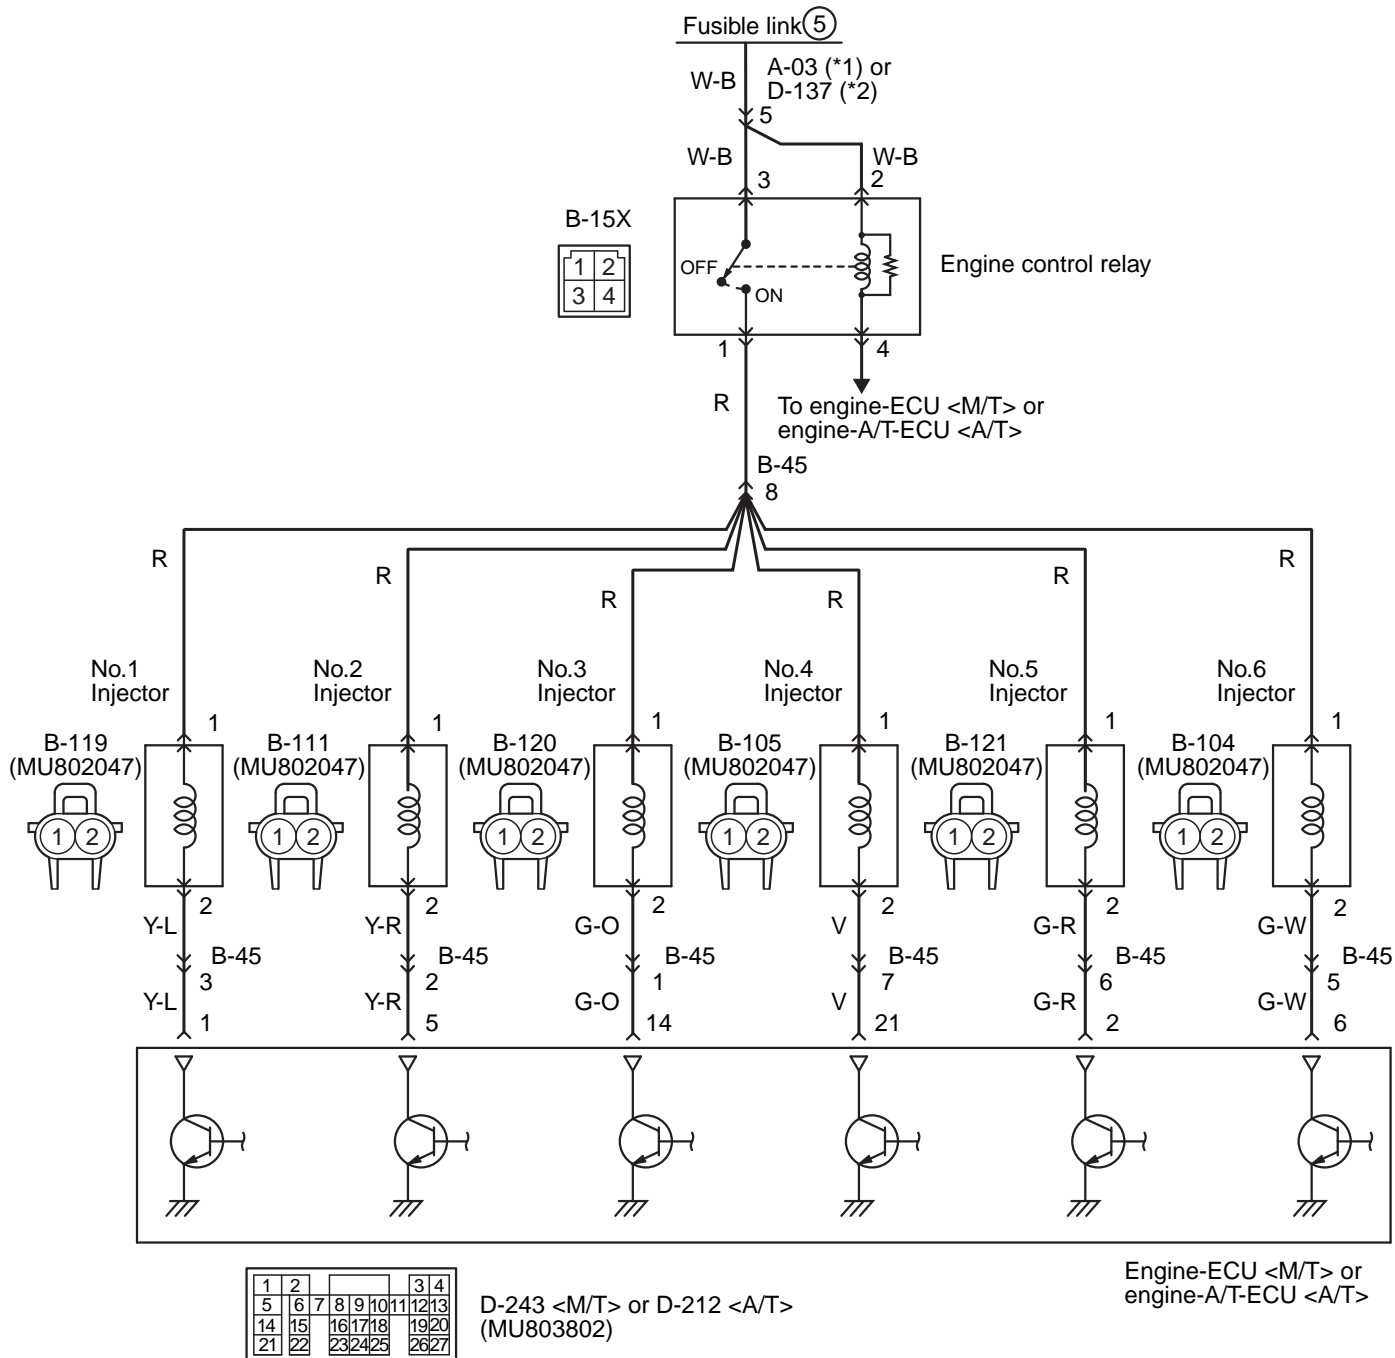

Injector circuit

NOTE

- *1: L.H. drive vehicles
- *2: R.H. drive vehicles

Wire colour code

B: Black LG: Light green G: Green L: Blue W: White Y: Yellow SB: Sky blue BR: Brown O: Orange GR: Gray
R: Red P: Pink V: Violet PU: Purple SI: Silver