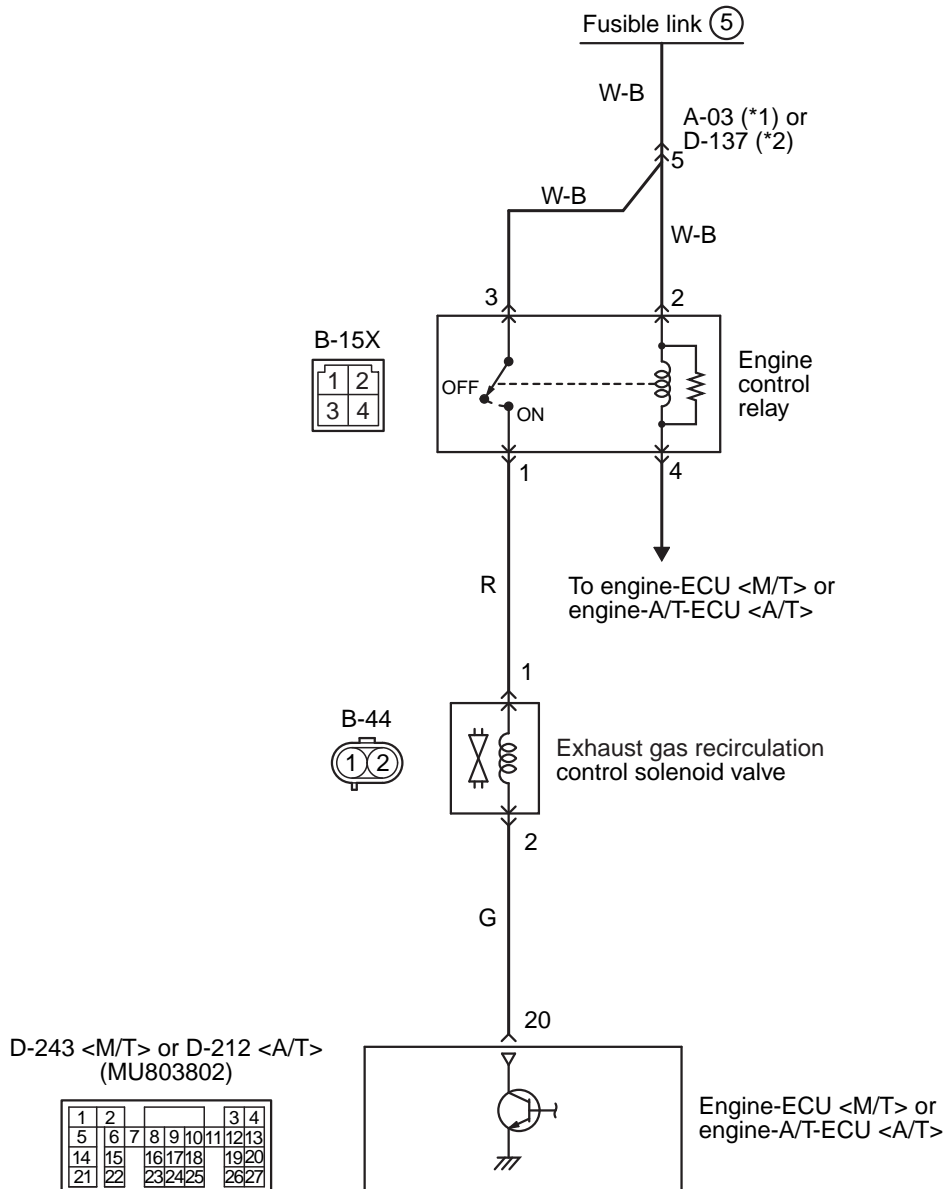

## Exhaust gas recirculation control solenoid valve circuit

### Wire colour code

B: Black LG: Light green G: Green L: Blue W: White Y: Yellow SB: Sky blue BR: Brown O: Orange GR: Gray

R: Red P: Pink V: Violet PU: Purple SI: Silver