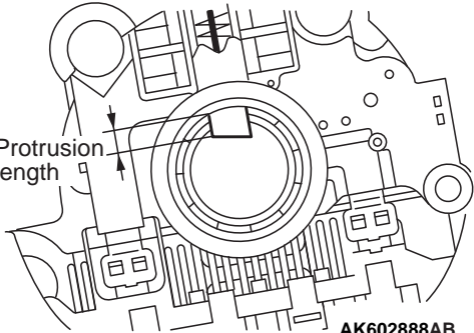

Protrusion
length

AK602888AB