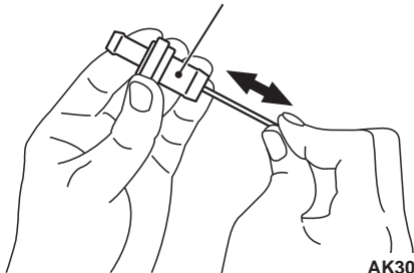

<6G75>

Positive crankcase
ventilation valve

AK300022AJ