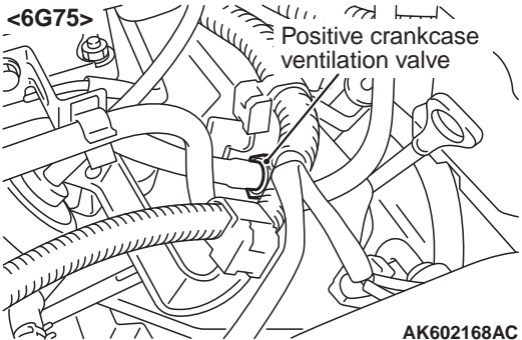

<6G75>

**Positive crankcase
ventilation valve**

AK602168AC