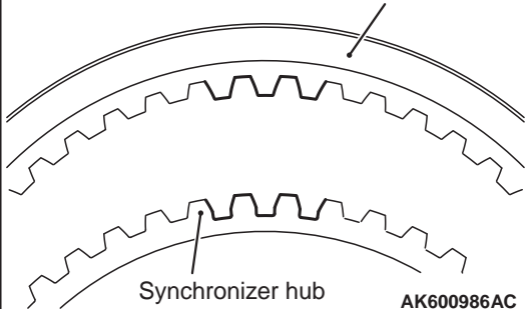

Synchronizer sleeve

Synchronizer hub

AK600986AC