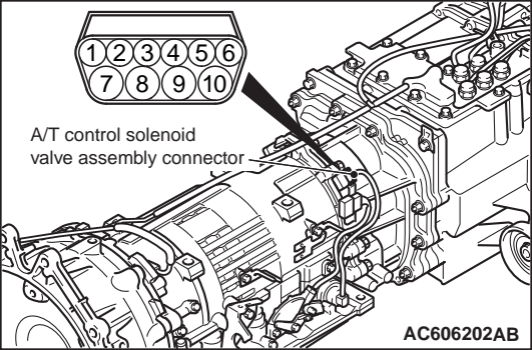

A/T control solenoid
valve assembly connector

AC606202AB