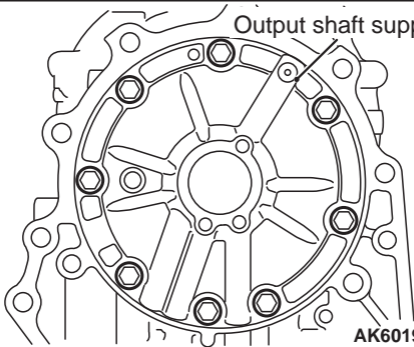

Output shaft support

AK601959AC