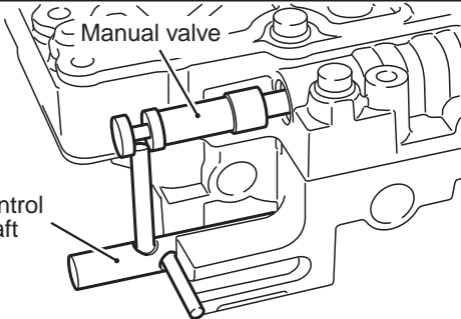

Control shaft

Manual valve

AK602083AC