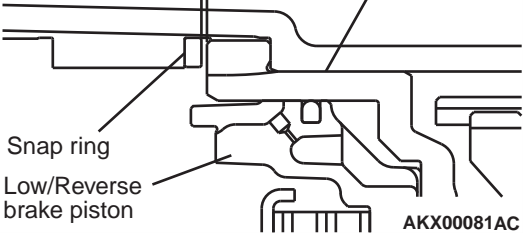

Standard value

Center support

Snap ring

Low/Reverse
brake piston

AKX00081AC