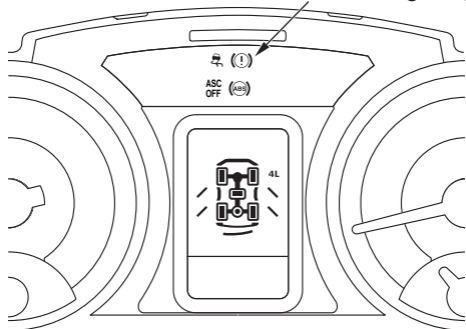

Brake warning lamp

Brake warning lamp

Illuminated
Not illuminated

Approx. 3s

Approx. 3s

Ignition switch ON

ACC, LOCK

AC604831AB