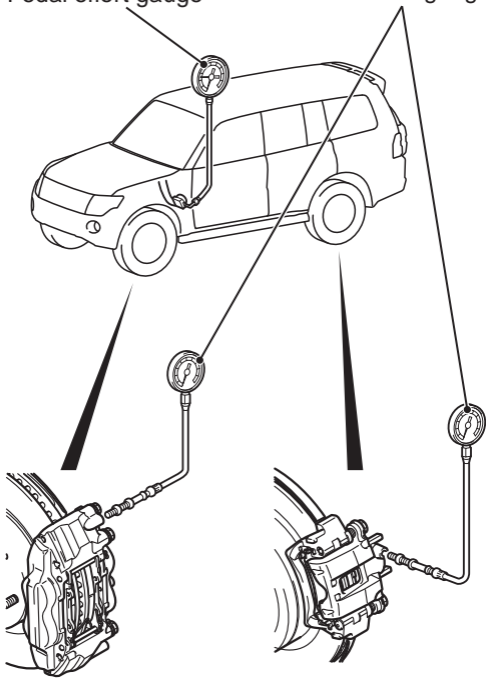

Pedal effort gauge

Pressure gauge

AC604854 AB