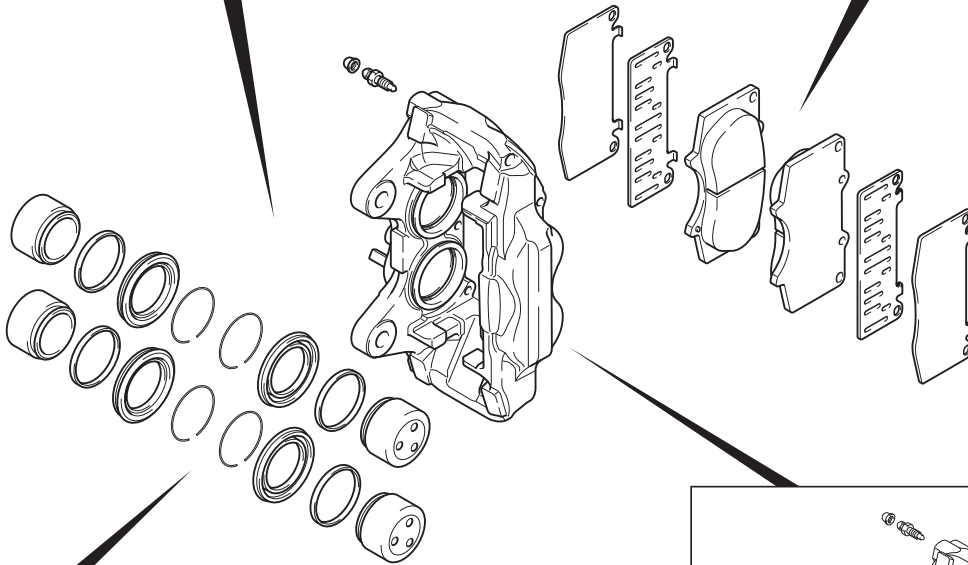

(Inside surface of cylinder)

Brake fluid: DOT 3 or DOT 4

Grease:  
Repair kit grease or niglube RX-2

AC604929AB

(Lip portion)

(Lip portion)

Grease:  
Repair kit grease or niglube RX-2

Grease:  
Repair kit grease or niglube RX-2