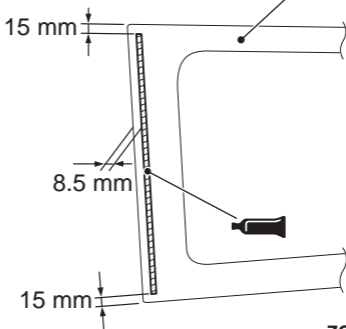

Quarter window glass

Quarter window glass

ZC602234

**Adhesive: 3M ATD Part No. 8609 Super Fast Urethane Auto Glass Sealant or equivalent and 3M ATD Part No. 8608 Super Fast Urethane Primer or equivalent**