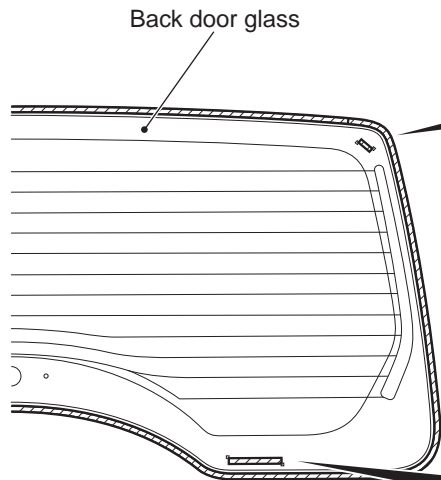

Fastener and glass stopper installation position

ZC602287