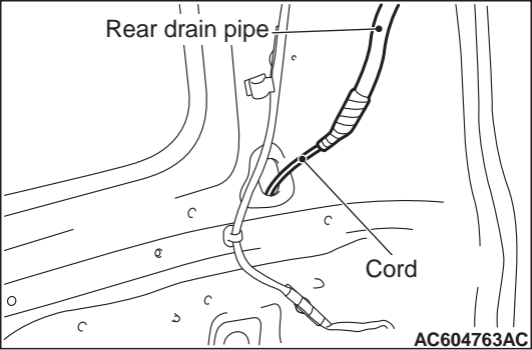

Rear drain pipe

Cord

AC604763AC