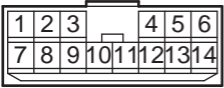

<Long wheelbase>

Door lock switch

AC607667AC