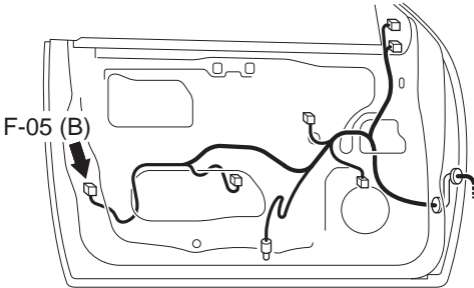

Connector: F-05 <Short wheelbase (RHD)>

AC607708 AB