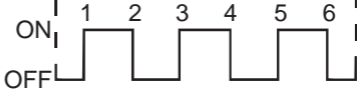

V.C.I. connected

Within 10 seconds

Hazard  
warning  
lamp  
switch

ACX00571 AQ