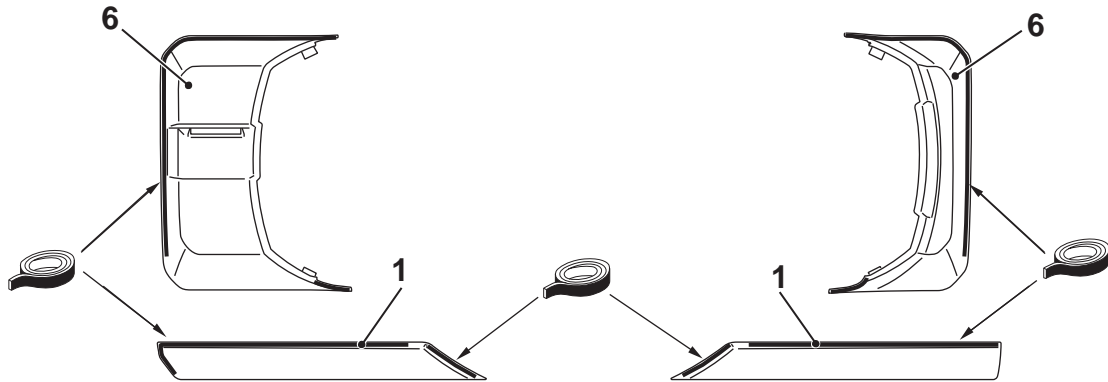

## Double-sided tape affixed locations

AC604722AB

Double-sided tape: Generic products, 4.0 mm width and 0.8 mm thickness