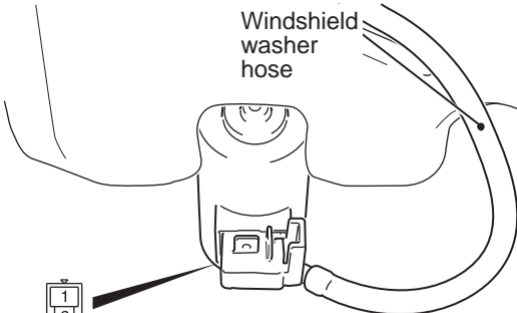

Windshield
washer
hose

- 1
- 2

AC605124AB